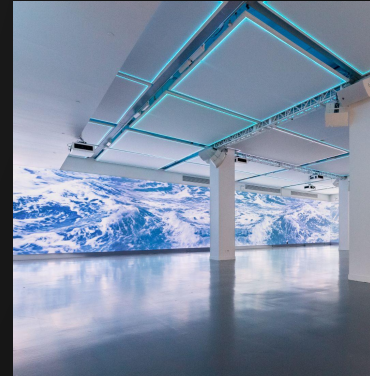

PROJECTION

LAVAN
641
MIDTOWN NYC

LAVAN NEW YORK OFFERS A ONE OF A KIND PROJECTION MAPPING EXPERIENCE.

Whether you want to transform the space into a beach get away, or have an indoor firework show at the end of your event, our projection mapping system gives you the opportunity for a truly immersive

experience in all our locations.

- ▣ 150 ft of Projection Mapping
- ▣ (7) 20k Panasonic laser projectors
- ▣ Resolume Media Server
- ▣ Multiple layers of content
- ▣ 10,032 x 950 pixel resolution “mural” surface
- ▣ 2 HDMI Inputs